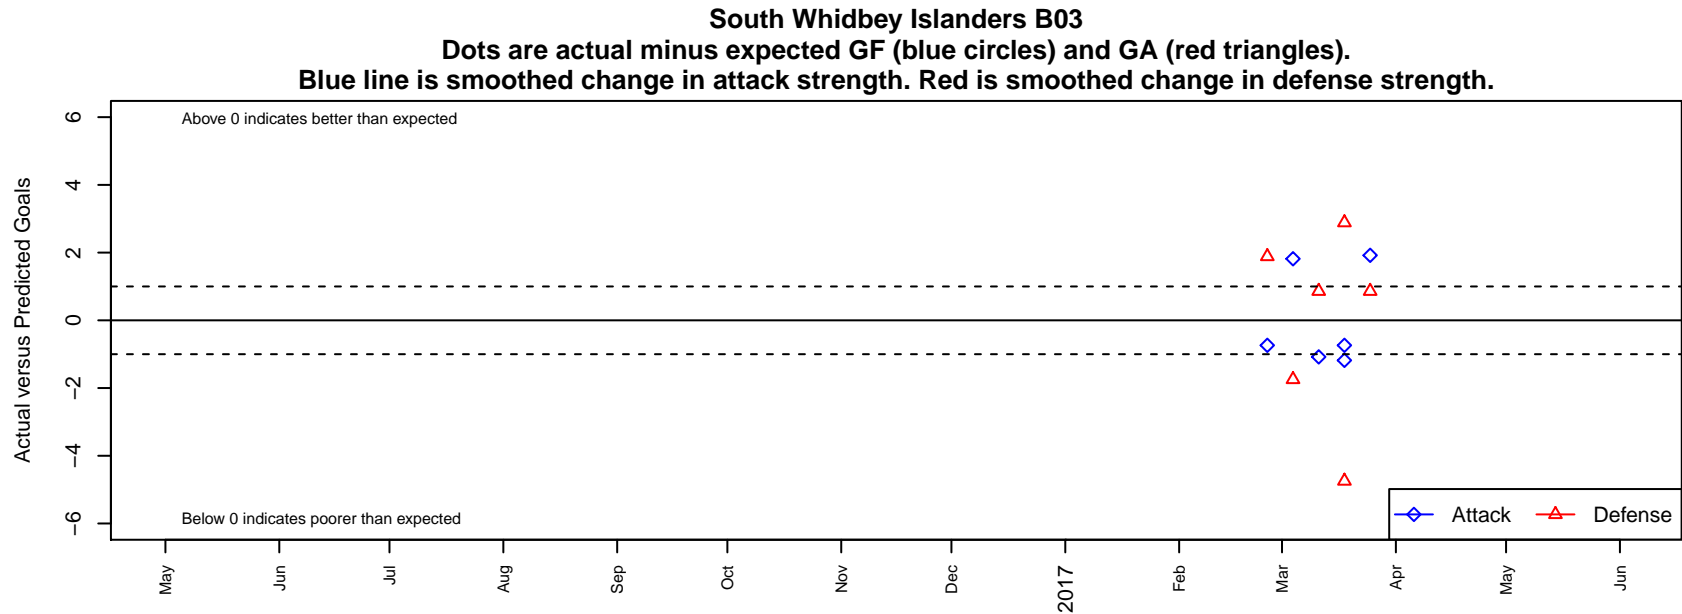

South Whidbey Islanders B03

South Whidbey Youth SC

Clinton, WA

B03 total strength=833

attack=2.1 defense=0.6

spr league = Spr NPSL (03) Div 2 (North) U14

notes= Rusch 2016

alt names used:

South Whidbey Islanders FC B03 Rusch

Venues played:

2016 Spr NPSL (03) Division 2 (North) U14